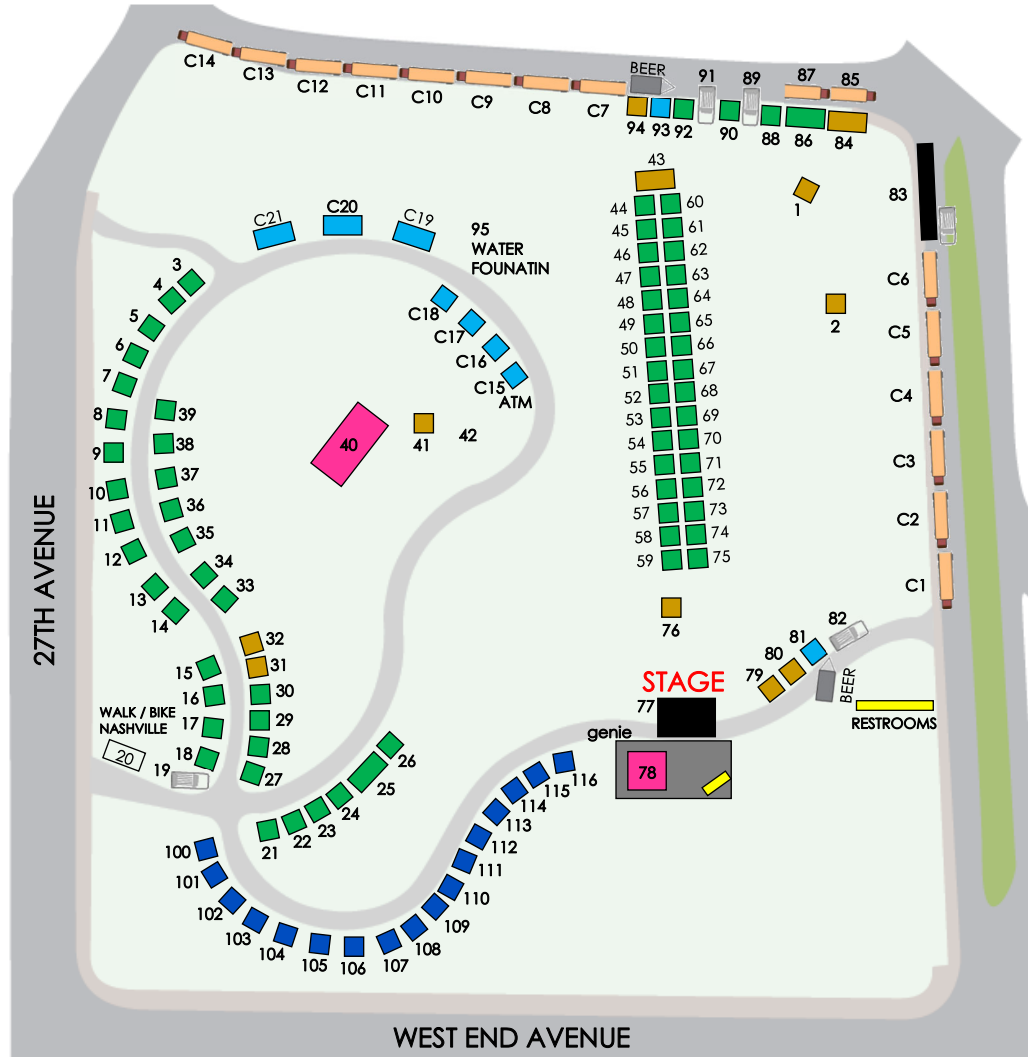

NASHVILLE

EARTH DAY

SATURDAY, APRIL 20

CENTENNIAL PARK

EXHIBITORS

- American Lung Association 8
- American Water Resources 65
- Anchors & Elephants 104
- Artist Merchandise 79
- ATM C15
- Beer - Kashi 105
- Beer Sales 80
- Beer Sales 94
- Beloved Waters Aquamation 11
- Blue Cross Blue Shield of Middle TN 25
- Bolton's Chicken & Fish C7
- Boomerangs C1
- Australian Coffee C8
- Bradley's Creamery C8
- Branch & Blossom 102
- Calfarmia C5
- Cannitizer 45
- Centennial Café C16
- Champion Windows and Home Exteriors 33
- Citizens Climate Lobby 37
- Compost Company, The 67
- Cousin's Maine Lobster C4
- Cumberland Green Bioregional Council 36
- Cumberland Plants 101
- Daddy's Dogs C18
- Deg Thai C11
- EarthWise Pet Nashville - SoBro 106
- Free Water - Metro Water Services 95
- Friends of the Cumberland River Bicentennial Trail 10
- Full Circle Candles 103
- Gardens for Good 48
- Gray Rangers 28
- Green2Go 3
- Greenheart Exchange 64
- Greenways for Nashville 54
- Gresham Smith 69
- Grow Enrichment 9
- Harpeth Conservancy and Rivive! 62
- Hoss Burger C9
- Hot Mama Soaps 112
- Info & Merchandise Nashville Parks Foundation 1
- Johnson's Honey 100
- Jordan's BBQ C2
- Kalamaco 114
- KidsVille 42
- King Tut's C6
- Kona Ice C12
- LeafFilter 39
- LeafGuard of Nashville 52
- Lightning100 26
- Lightning100 Vehicle 82
- LightWave Solar 16
- Metro Beautification and Environment Commission 43
- Metro Nashville Police Dept. 55
- Metro Parks 92
- Metro Public Health Dept. 14
- Metro Tree Advisory Committee 75
- Metro Water Services - Stormwater 74